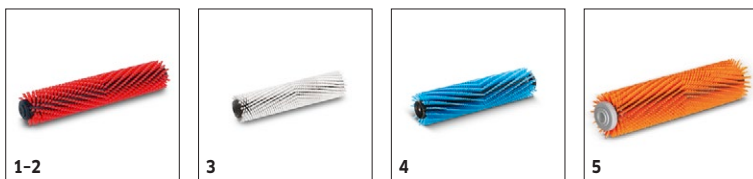

ACCESSORIES FOR BR 30/4 C

1.783-224.0

		Order Number	Hardness/ Brush type	Length	Colour	Quantity	Price	Description	
Roller brushes for BR									
Roller brush	1	4.762-428.0	medium	300 mm	red	1 piece(s)		Roller brush, medium-hard, red. Length: 300 mm. With wear-resistant star-wheel mechanism. For normal use. Bristles: Polypropylene, 0.2 mm thick, 11.5 mm long.	■
	2	4.762-005.0	medium	300 mm	red	1 piece(s)			■
	3	4.762-452.0	soft	300 mm	white	1 piece(s)		Roller brush, soft, white. Length: 300 mm. With wear-resistant star-wheel mechanism. For cleaning sensitive floors and polishing. Bristles: Polyamide, 0.15 mm thick, 11.5 mm long.	□
	4	4.762-499.0	soft	300 mm	blue	1 piece(s)		For carpet cleaning.	□
	5	4.762-484.0	high / low	300 mm	orange	1 piece(s)		Medium hard, for cleaning strong structured floors and deeper joints.	□

■ Included in delivery. □ Available accessories.