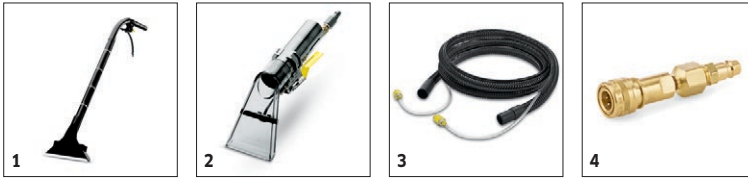

ACCESSORIES FOR BRC 40/22 C

1.008-062.0

		Order No.	Quantity	ID	Width	Length	Price	Description	
Floor tools									
Floor tool, ID 38, 330 mm	1	4.130-061.0	1 piece(s)	ID 38	330 mm			Three nozzles, extended, high-pressure 1-14 bar.	☐
Upholstery tools									
Hand nozzle	2	4.130-163.0	1 piece(s)	ID 38	110 mm			Stainless steel with transparent nozzle, ID 38. For cleaning upholstery or small surfaces that cannot be reached with the floor nozzle.	☐
Spray suction hoses									
Spray suction hose, 4 m	3	4.440-644.0	1 piece(s)	ID 38	4 m			Complete, metal coupling.	☐
Other accessories									
Adapter	4	8.631-030.0	1 piece(s)					For floor tool 4.130-061.0 and handle with trigger 4.130-163.0.	☐

■ Included in delivery. □ Available accessories.