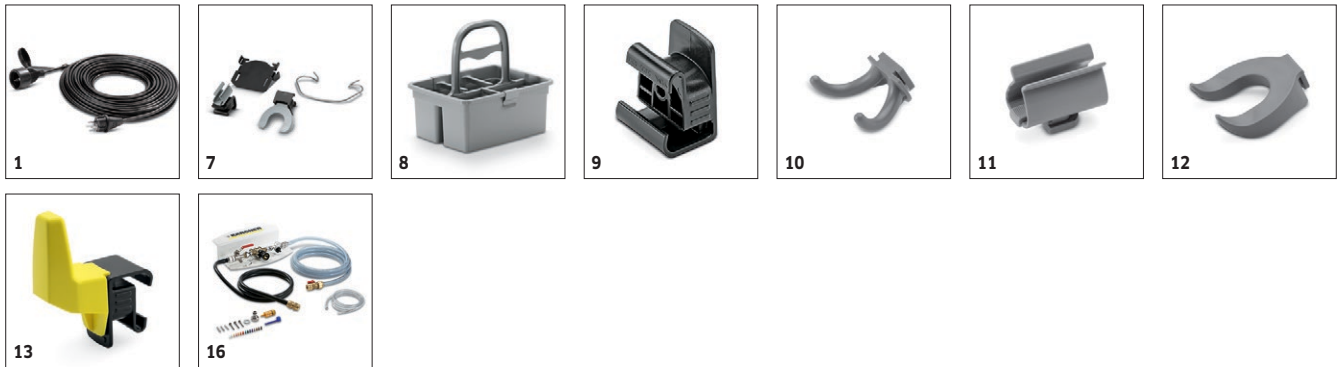

ACCESSORIES FOR B 40 C EP 240V 2.533-200.0

KÄRCHER

		Order No.	Length	Colour	Quantity	Price	Description	
Miscellaneous								
Extension cable	1	6.647-022.0	20 m		1 piece(s)		Extension cable, 20 m, 3x1.5 mm². With splash-proof earthing pin plug, strain relief and anti-kink sleeve.	☐
Filling hose	2	6.680-124.0	1.5 m		1 piece(s)		1,500-mm filling hose for easy device filling from a water tap. With universal tapered fitting for all standard taps.	☐
Cover without tank flushing system complete	3	4.035-334.0	720 mm		1 piece(s)			☐
Cover for tank flushing system complete	4	4.035-369.0	73 cm		1 piece(s)			☐
	5	4.035-370.0	18 cm		1 piece(s)			☐
Add-on kit ecolzero	6	5.388-133.0			1 piece(s)			☐
Home Base accessories								
Home Base mop holder kit	7	4.035-374.0			1 piece(s)		The Homebase Mop kit contains mop clip, mop support and bottle holder - the perfect solution for securely carrying the mop directly on the scrubber drier.	☐
Home Base Box Kit	8	4.035-406.0			1 piece(s)		The Box kit provides enough space for three cleaning agent bottles along with cloths, scrapers, spare rubbish bags, gloves, etc.	☐
Adapter Homebase	9	5.035-488.0			1 piece(s)		Fastener for various hooks and clips on the machine.	☐
Double hook	10	6.980-077.0			1 piece(s)		Double hook for attaching rubbish bags, etc. to the machine. Only for use with the Homebase adapter 5.035-488.0.	☐
Holder handhold grey	11	6.980-078.0			1 piece(s)		Mop clip for attaching a mop to the machine. Only for use with the Homebase adapter 5.035-488.0.	☐
Holder bottle	12	6.980-080.0			1 piece(s)			☐
Universal hook kit	13	4.070-075.0			1 piece(s)		Hook and adaptor kit for attachment to the Home Base rail scrubber drier by Kärcher. Ideal for space-saving storage of hoses (for example, spray suction attachment kit) on the machine.	☐
	14	5.035-655.0	105 mm		1 piece(s)			☐
	15	5.035-656.0	17 cm		1 piece(s)			☐
Dosing aids								
DS 3 Cleaning Agent Dosing Station	16	2.641-811.0			1 piece(s)		After connecting to a tap, cleaning agent can be filled into the fresh water tank diluted as required. Can also be used with the filling system attachment kit. Includes backflow preventer (DIN EN 1717).	☐

☐ Available accessories.