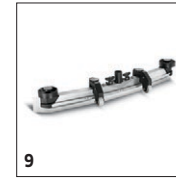

ACCESSORIES FOR B 40 C EP 240V 2.533-200.0

		Order No.	Length	Colour	Quantity	Price	Description	
Squeegees for suction bars								
Suction lips	1	6.273-207.0	890 mm	transparent	2 -part		Standard, grooved, oil-resistant.	☐
	2	6.273-229.0	890 mm	transparent	2 -part		Slotted, oil-resistant, polyurethane, for sensitive floors.	☐
	3	6.273-213.0	890 mm	blue	2 -part		Fluted, standard, natural rubber.	☐
	4	6.273-290.0	890 mm	transparent	2 -part		Closed, oil-resistant, for structured floors.	☐
Suction lips for V-squeegee	5	6.273-023.0	1010 mm	transparent	2 -part		Suction lip set, fluted and developed for V-shaped squeegees with length of 900 mm. The suction lips are made of wear- and oil-resistant polyurethane and are suitable for all floors.	☐
Squeegee, complete								
Squeegee	6	4.777-406.0	850 mm	blue	1 piece(s)		Straight, without support rollers. Soft natural rubber suction lips.	☐
	7	4.777-401.0	850 mm	transparent	1 piece(s)		Straight, with support rollers. Suction lips of oil-resistant, transparent polyurethane.	☐
	8	4.777-416.0	850 mm	blue	1 piece(s)		Curved, without supporting rollers. Soft natural rubber suction lips.	☐
	9	4.777-411.0	850 mm	transparent	1 piece(s)		Curved, with support rollers. Suction lips of oil-resistant, transparent polyurethane.	☐
V-squeegee	10	4.777-079.0	900 mm	transparent	1 piece(s)		900 mm-long, V-shaped squeegee with suction lips made from wear- and oil-resistant polyurethane with a long lifetime and for all floors. With spirit level for precise adjustment.	☐

☐ Available accessories.