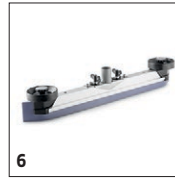

ACCESSORIES FOR B 40 C EP 240V 2.533-200.0

		Order No.	Length	Colour	Quantity	Price	Description	
Squeegees for suction bars								
Suction lips	1	6.273-207.0	890 mm	transparent	2 -part		Standard, grooved, oil-resistant.	☐
	2	6.273-229.0	890 mm	transparent	2 -part		Slotted, oil-resistant, polyurethane, for sensitive floors.	☐
	3	6.273-213.0	890 mm	blue	2 -part		Fluted, standard, natural rubber.	☐
	4	6.273-290.0	890 mm	transparent	2 -part		Closed, oil-resistant, for structured floors.	☐
Suction lips for V-squeegee	5	6.273-023.0	1010 mm	transparent	2 -part		Suction lip set, fluted and developed for V-shaped squeegees with length of 900 mm. The suction lips are made of wear- and oil-resistant polyurethane and are suitable for all floors.	☐
Squeegee, complete								
Squeegee	6	4.777-406.0	850 mm	blue	1 piece(s)		Straight, without support rollers. Soft natural rubber suction lips.	☐
	7	4.777-401.0	850 mm	transparent	1 piece(s)		Straight, with support rollers. Suction lips of oil-resistant, transparent polyurethane.	☐
	8	4.777-416.0	850 mm	blue	1 piece(s)		Curved, without supporting rollers. Soft natural rubber suction lips.	☐
	9	4.777-411.0	850 mm	transparent	1 piece(s)		Curved, with support rollers. Suction lips of oil-resistant, transparent polyurethane.	☐
V-squeegee	10	4.777-079.0	900 mm	transparent	1 piece(s)		900 mm-long, V-shaped squeegee with suction lips made from wear- and oil-resistant polyurethane with a long lifetime and for all floors. With spirit level for precise adjustment.	☐

☐ Available accessories.