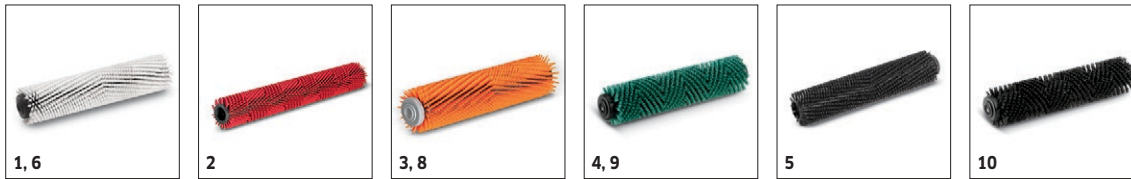

ACCESSORIES FOR B 40 C EP 240V 2.533-200.0

KÄRCHER

		Order No.	Hardness / Brush type	Length	Colour	Quantity	Price	Description	
Roller brushes									
Roller brush	1	4.762-405.0	soft	450 mm	White	1 piece(s)		Soft, for cleaning sensitive surfaces and for polishing.	☐
	2	4.762-392.0	medium	450 mm	red	1 piece(s)		Roller brush, medium-hard, red. Length: 448 mm. With wear-resistant star-wheel mechanism. For normal use. Bristles: Polypropylene, 0.4 mm thick, 20 mm long.	☐
	3	4.762-406.0	high / low	450 mm	orange	1 piece(s)		Medium hard, for cleaning strong structured floors and deeper joints.	☐
	4	4.762-407.0	hard	450 mm	green	1 piece(s)		Roller brush, green, hard. Length: 450 mm. Wear-resistant star-wheel mechanism. For heavily soiled floors and basic cleaning. Bristles: Polyamide with silicon carbide, 0.6 mm thick, 20 mm long.	☐
	5	4.762-408.0	very hard	450 mm	black	1 piece(s)		Very hard (GRIT), for extremely sticky dirt and for deep cleaning; for unsensitive surfaces only.	☐
	6	4.762-409.0	soft	550 mm	White	1 piece(s)		Soft, for cleaning sensitive surfaces and for polishing.	☐
	7	4.035-184.0	medium	550 mm	red	1 piece(s)		Roller brush, medium-hard, red. Length: 550 mm. For normal use. Also suitable for sensitive floors. Bristles: Polypropylene, 0.4 mm thick, 20 mm long.	☐
	8	4.762-410.0	high / low	550 mm	orange	1 piece(s)		Medium hard, for cleaning strong structured floors and deeper joints.	☐
	9	4.762-411.0	hard	550 mm	green	1 piece(s)		Hard, for heavy soilings and for deep cleaning; for unsensitive floors only.	☐
	10	4.762-412.0	very hard	550 mm	black	1 piece(s)		Very hard (GRIT), for extremely sticky dirt and for deep cleaning; for unsensitive surfaces only.	☐

☐ Available accessories.