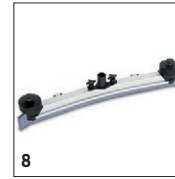

ACCESSORIES FOR B 40 C EP 240V 2.533-200.0

		Order No.	Length	Colour	Quantity	Price	Description	
Squeegees for suction bars								
Suction lips	1	6.273-207.0	890 mm	transparent	2 -part		Standard, grooved, oil-resistant.	☐
	2	6.273-229.0	890 mm	transparent	2 -part		Slotted, oil-resistant, polyurethane, for sensitive floors.	☐
	3	6.273-213.0	890 mm	blue	2 -part		Fluted, standard, natural rubber.	☐
	4	6.273-290.0	890 mm	transparent	2 -part		Closed, oil-resistant, for structured floors.	☐
Suction lips for V-squeegee	5	6.273-023.0	1010 mm	transparent	2 -part		Suction lip set, fluted and developed for V-shaped squeegees with length of 900 mm. The suction lips are made of wear- and oil-resistant polyurethane and are suitable for all floors.	☐
Squeegee, complete								
Squeegee	6	4.777-406.0	850 mm	blue	1 piece(s)		Straight, without support rollers. Soft natural rubber suction lips.	☐
	7	4.777-401.0	850 mm	transparent	1 piece(s)		Straight, with support rollers. Suction lips of oil-resistant, transparent polyurethane.	☐
	8	4.777-416.0	850 mm	blue	1 piece(s)		Curved, without supporting rollers. Soft natural rubber suction lips.	☐
	9	4.777-411.0	850 mm	transparent	1 piece(s)		Curved, with support rollers. Suction lips of oil-resistant, transparent polyurethane.	☐
V-squeegee	10	4.777-079.0	900 mm	transparent	1 piece(s)		900 mm-long, V-shaped squeegee with suction lips made from wear- and oil-resistant polyurethane with a long lifetime and for all floors. With spirit level for precise adjustment.	☐

☐ Available accessories.